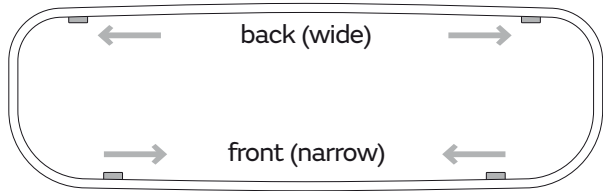

### To fill in the Satino by WEPA toilet paper

Move the bottom plate, when first roll has been consumed

Item No.: **331080**

**Twin-Roll  
Toilet Paper  
Dispenser**

### Design-ring

to remove, use screwdriver